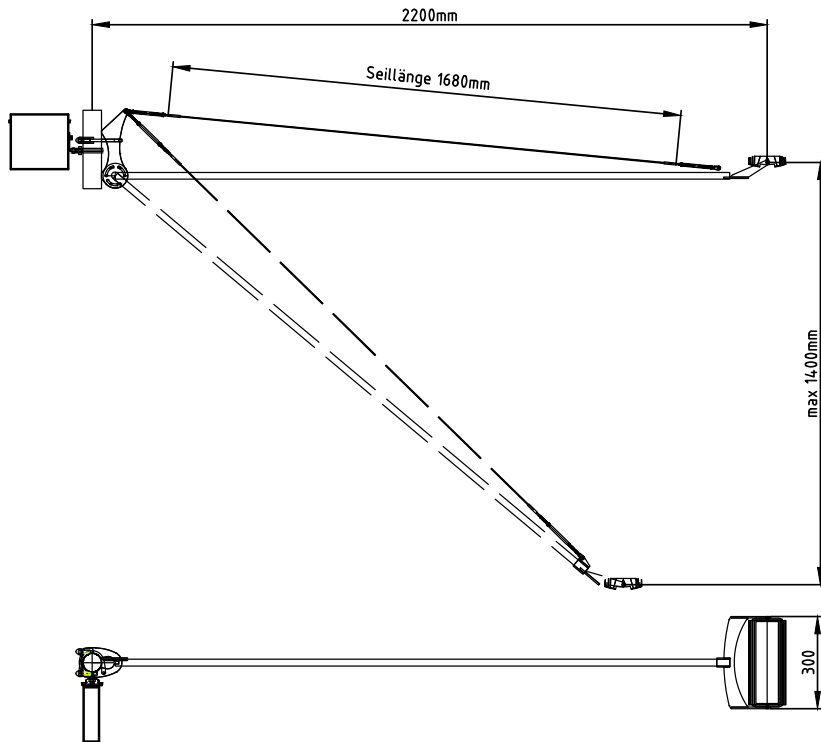

**sun
square**

design wurz

LED-LIGHTING

SQLED75 60 - item nr.: 550430