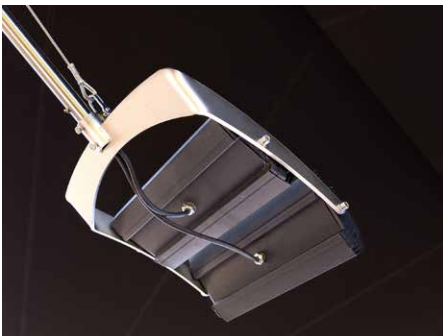

## ITEM NAME

SQLED75 60 - item nr.: 550430 (one lamp)

SQLED150 60 - item nr.: 550440 (two lamps)

## TECHNICAL DESCRIPTION

LED lighting 75 watts (one lamp) or 150 watts (two lamps)

75 watts: 10,000 lm warm white (compared SQL 150 watts had 2,500 lm)

150 watts: 20,000 lm warm white (compared SQL 300 watts had 5,000 lm)

## IMPORTANT!

The LED lights are delivered with Somfy iO-control. An extra drop and a separate iO-remote control are necessary.